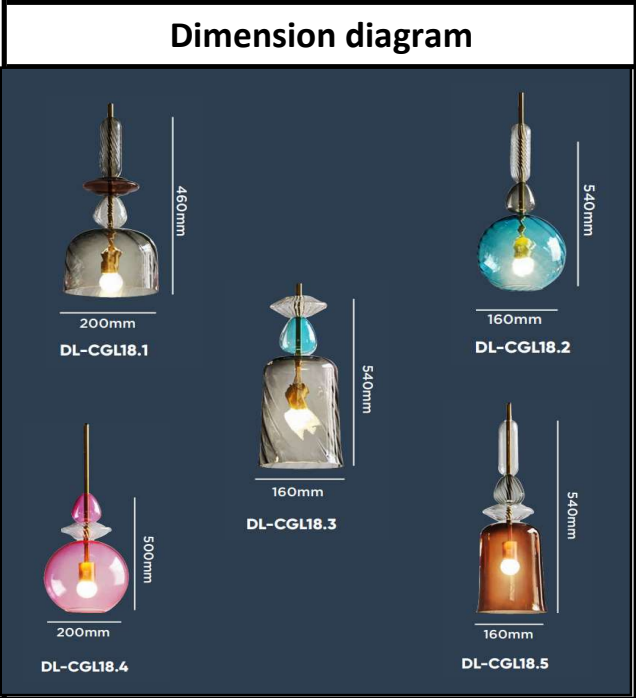

Sovitron Interior Pvt.Ltd.

Model Name	Glass Pendant / DL-CGL18-12
Description	Decorative Light

Technical description	Image

Dimension	18.1 - Dia=200mm, H=460mm 18.2- Dia=160mm, H=540mm 18.3- Dia=160mm, H=540 18.4 - Dia=200mm, H=500mm 18.5- Dia=160mm, H=540mm
Frame	Glass
Color Tempertaure	4000K
Power	12W
Total Luminous Flux	840 lm
Efficacy	70 lm/W
IP rating	20
Color Rendering	≥80
Mounting	Pendant
Optics	E27 Holder
Dimming	NON-Dimmable
Operating Voltage	220-240 VAC
Standard Lifetime	L70 minimum at 50,000 burning hours

Remarks:-

Address: Plot #7 Saroorpur-Nangla Industrial Area,Ballabgharh-Sohna Road,Faridabad-121005

Email: info@sovitron.com